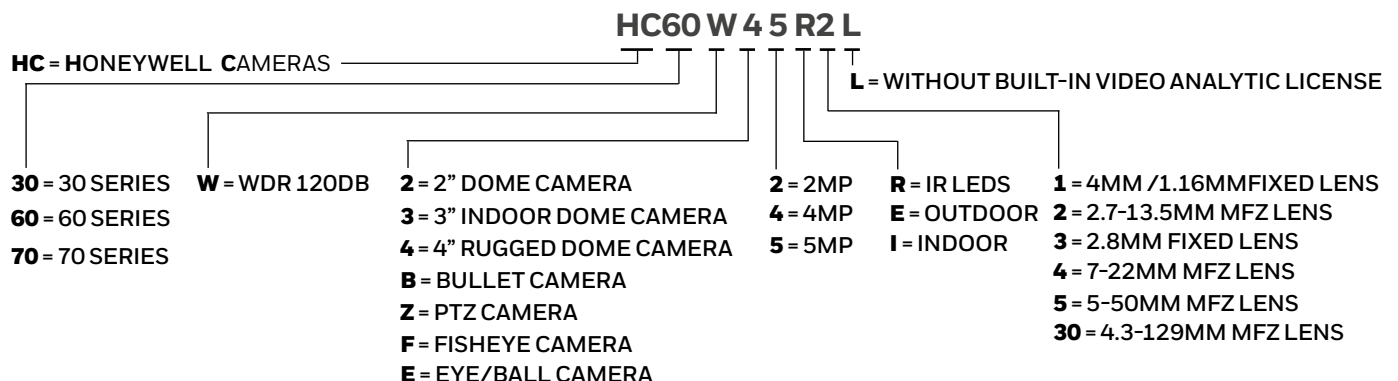

# NDAA PRODUCTS TRANSITION QUICK REFERENCE GUIDE

Find the product that can replace an equiP® camera, a Performance IP camera or eNVR for use in NDAA section 889 compliant systems

equiP® Cameras		Replacement		
Type	Model	Model	Availability*	Comment
Micro domes	H2W2GR1	HC30W25R3	May 2021	30 Series
Indoor domes	H3W2GR1V / H3W4GR1V	HC60W35R2 HC60W34R2L	✓ Dec 2020 in NA	
Rugged domes	H4D8GR1	HC70W48R2		
	H4L2GR1V / H4W2GR1V / H4W4GR1V	HC60W45R2 HC60W44R2L	✓ Aug 2021	
	H4L6GR2	HC60W45R2	✓	6MP replaced with 5MP
Bullet cameras	HBD8GR1	HC70WB8R2		
	HBL2GR1V / HBW2GR1V / HBW4GR1V	HC60WB5R2 HC60WB4R2L	✓ Aug 2021	
	HBL6GR2	HC60WB5R2	✓	6MP replaced with 5MP
	HBW2GR3V	HC60WB5R5	✓	
Box cameras	HCD8G / HCL2GV / HCW2GV	No Replacement		
PTZ cameras	HDZ302DE	HC60WZ2E30	✓	
	HDZ302D	HC60WZ2E30	✓	
	HDZ302DIN	HC70WZ5I30	Oct 2021	
	HDZ302LIK / HDZ302LIW	HC60WZ2R40 HC60WZ5R30	May 2021 May 2021	
	HEPZ302W0	HC70WZxxxx	Jun 2021	
Fisheye cameras	HFD6GR1	HC30WF5R1	✓	30 Series
	HFD8GR1	HC70WFxxx	Dec 2021	
Multi-lens cameras	HM4L8GR1	HC70WMxxx	Mar 2022	
	HMBL8GR1	HC70WMxxx	Mar 2022	
Corrosion-Proof	HCPB302	No Replacement		
Explosion-Proof	HEPB302W01A04 / HEPB302W01A10	No Replacement		